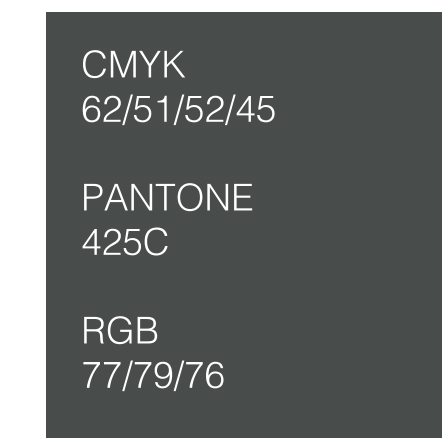

## THE GREY LOGO

---

“cellcosmet” must be in grey and “switzerland” must be in red

## THE LOGO MUST BREATHE

---

Use the width of the "C" as a guide

## THE WHITE LOGO

---

The white logo must be use only on our red background

## OUR COLORS

---

Use only the colors bellow

cellicosmet  
SWITZERLAND

cellicosmet  
SWITZERLAND

cellmen  
SWITZERLAND

cellmen  
SWITZERLAND